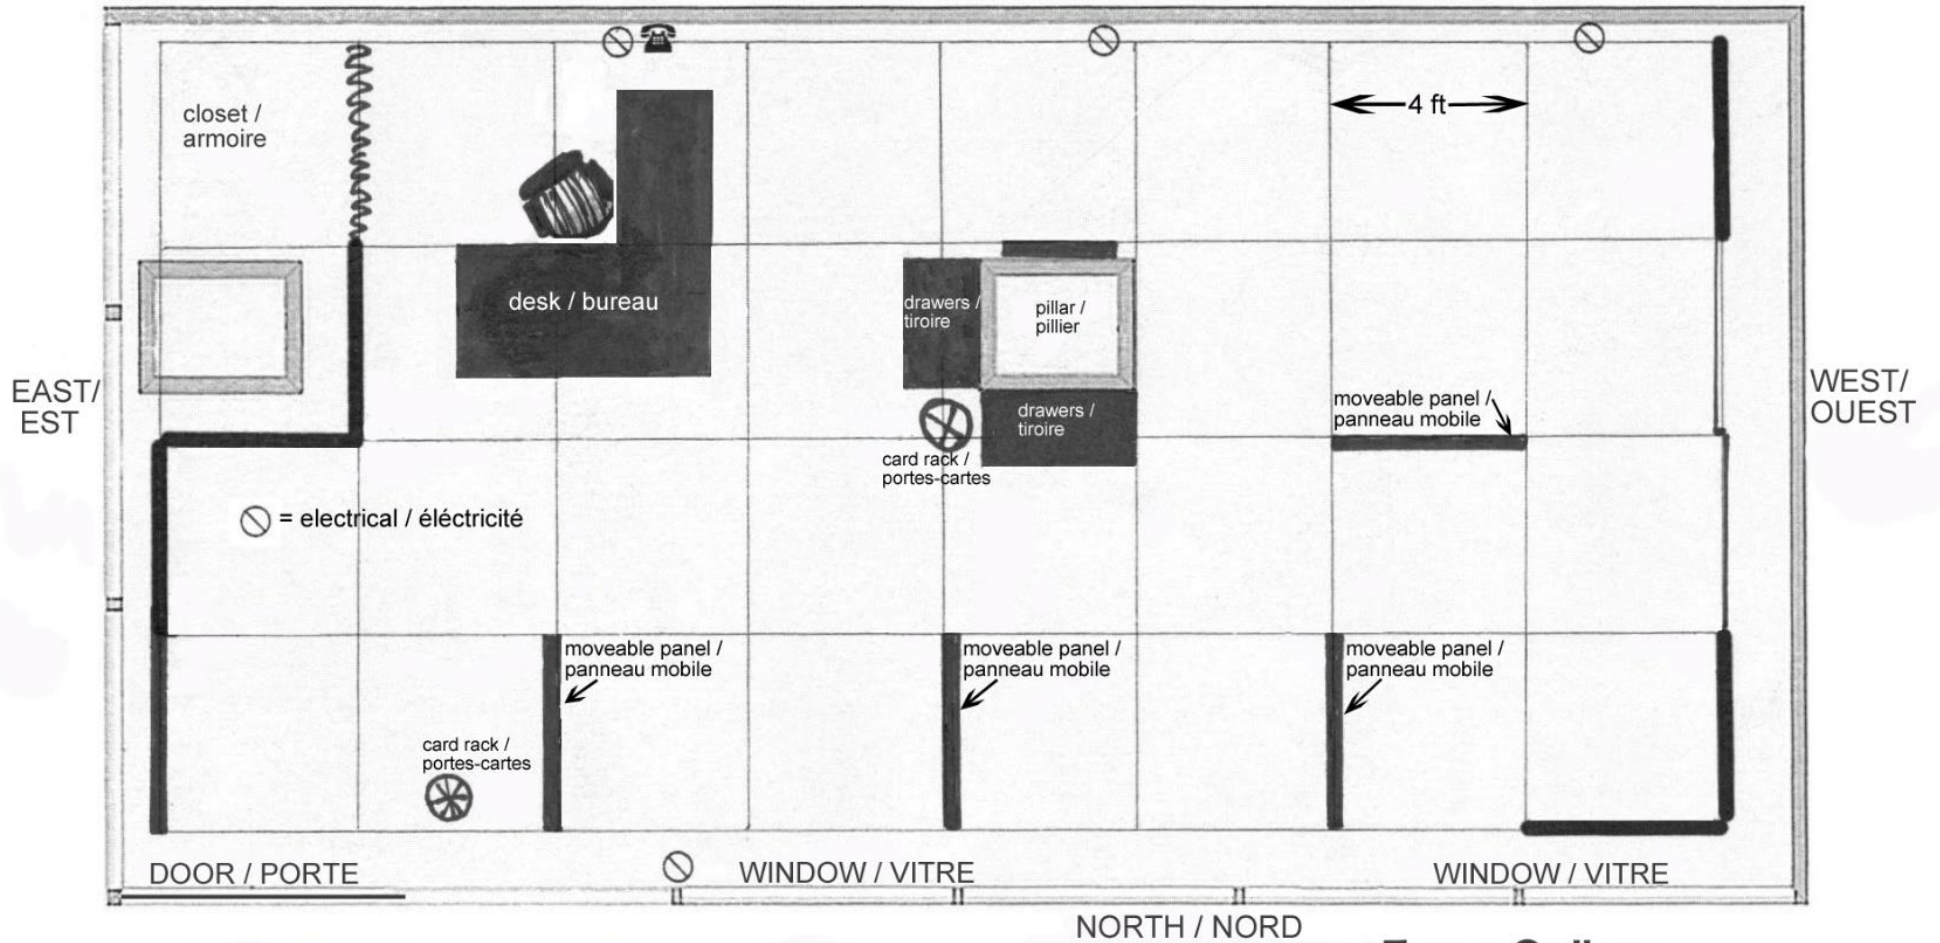

# Foyer Gallery Floor Plan / Plan de l'espace de la Foyer Gallery

SOUTH / SUD

Gallery Dimensions approx. 32' x 18'

**Foyer Gallery**  
**Nepean Sportsplex**  
**1701 Woodroffe Ave.**  
**Ottawa, ON K2G 1W2**